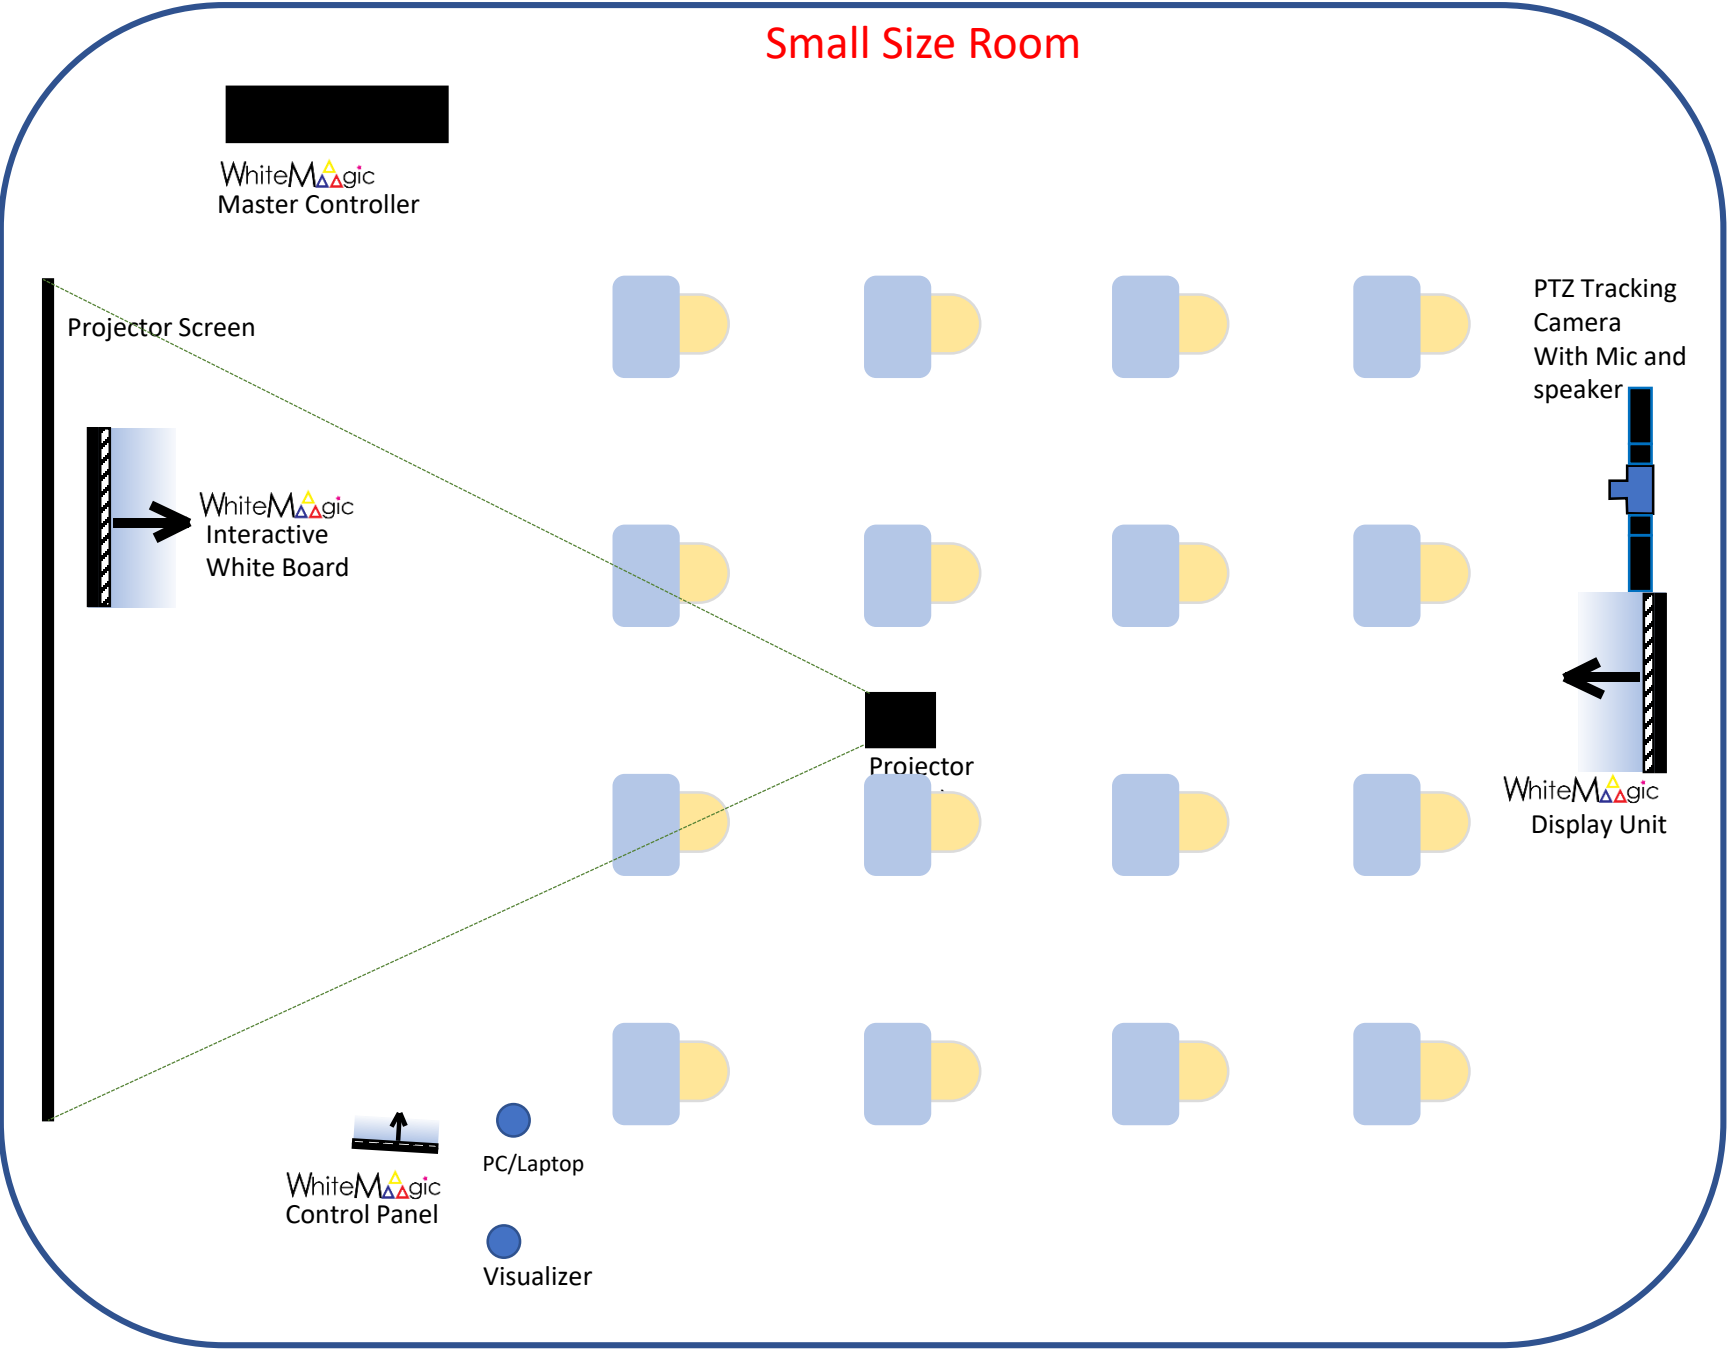

WhiteM[△]agic

Education Solution – Hybrid Room

Small Size Room

Classroom Layout and Symmetric Diagram

Disclaimer

The diagram and layout presented in this document does not resembles any real rooms that you have.

WhiteMagic Hybrid Room solutions must be customized according to the design and intention of the room.

Should you find the setup is suitable, please contact us for us measure your room and assess the equipment that you already have and need so you have a solution that meets your expectation and requirements.

Small Size Room

Individual Student

PC/Laptop

Headset

Participants on the move

Smartphone

Tablet