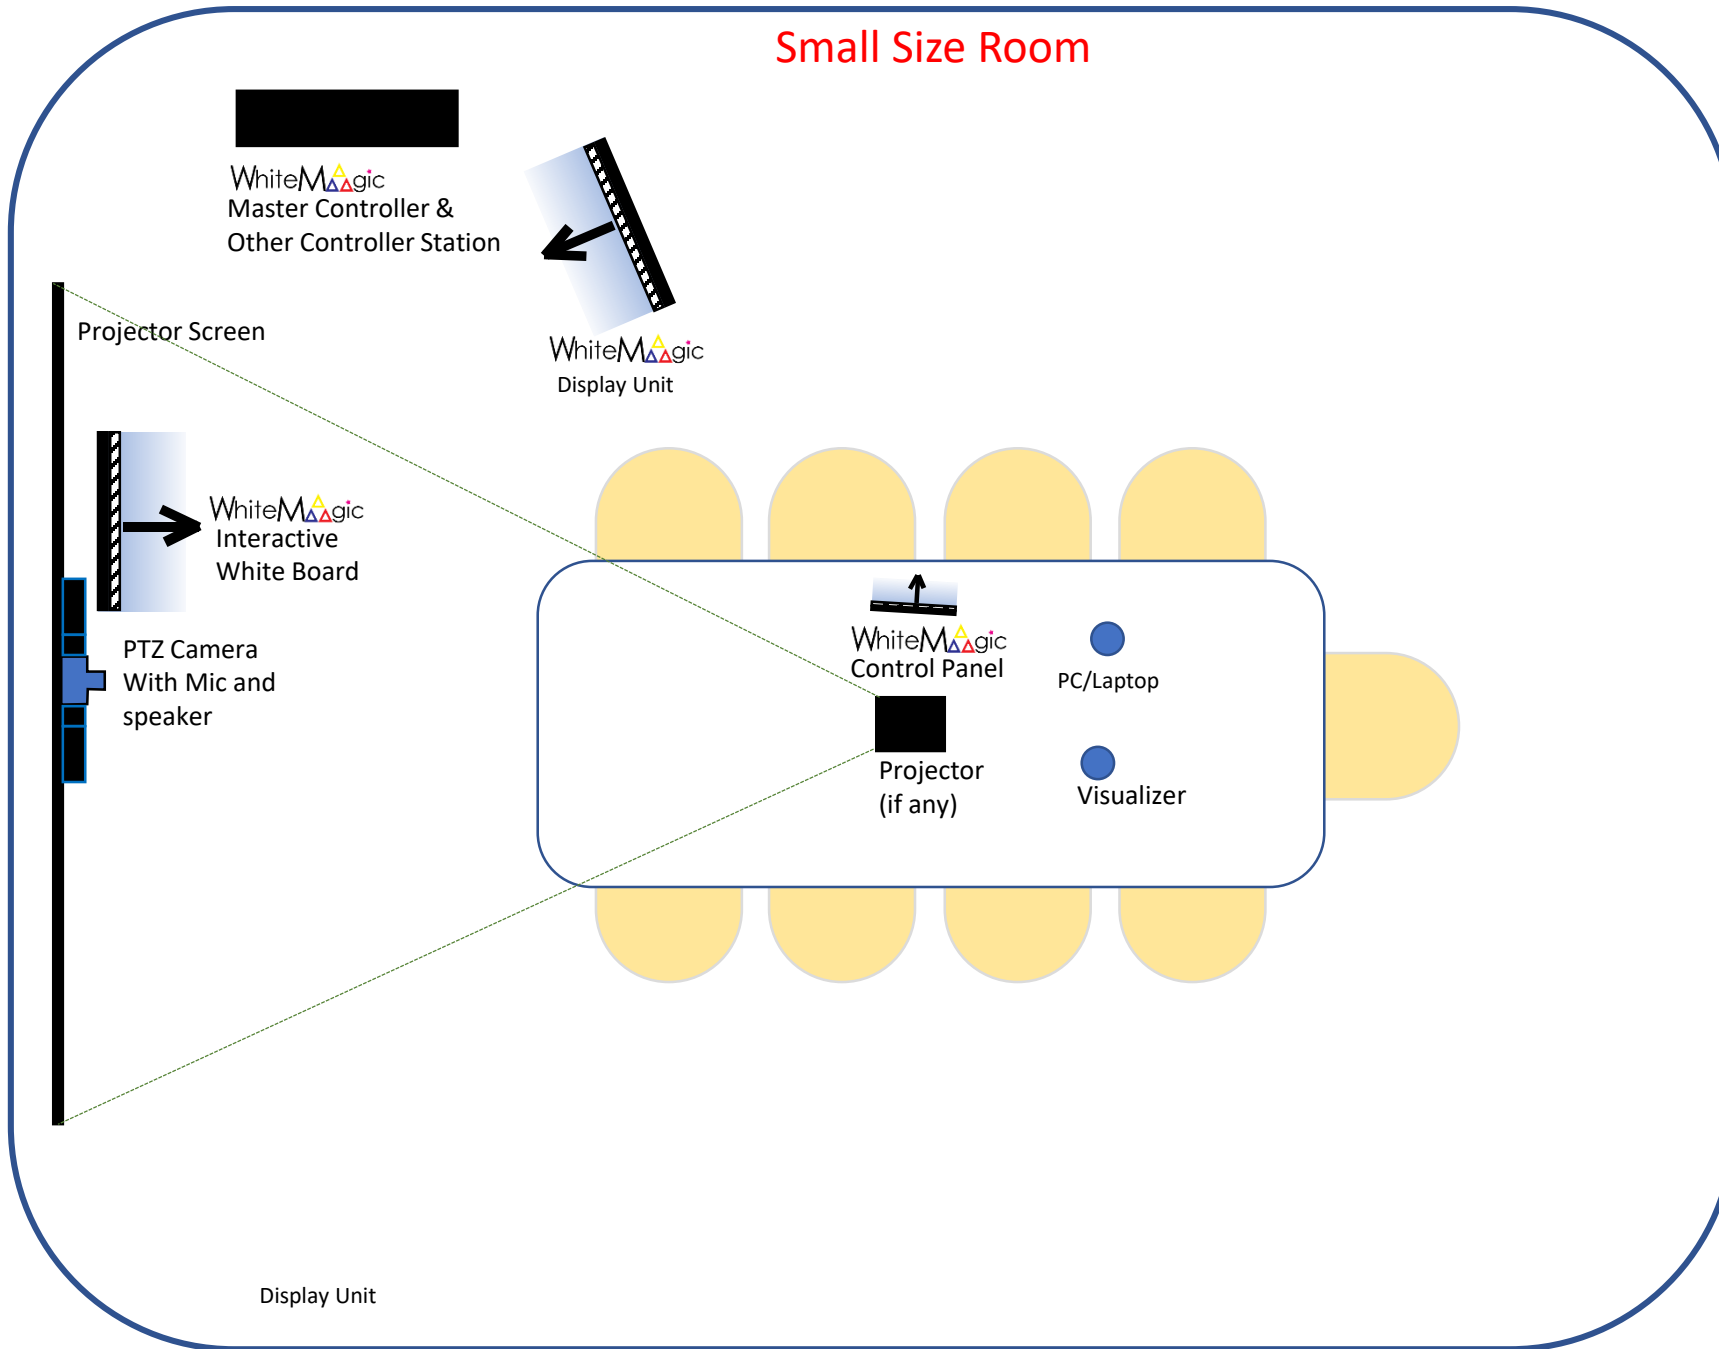

WhiteM[△]agic

Education Solution – Hybrid Room

Small Size Room

Meeting Layout and Symmetric Diagram

Disclaimer

The diagram and layout presented in this document does not resembles any real rooms that you have.

Small Size Room

Individual Student

PC/Laptop

Headset

Participants on the move

Smartphone

Tablet

Small Size Room

Remote Participant(s)

WhiteM[△]agic controller

WhiteM[△]agic
Interactive
White Board

WhiteM[△]agic
Display Unit

PTZ
Camera
With Mic
and
speaker

WhiteM[△]agic
Control Panel

PC/Laptop

Projector
(if any)

Visualizer

Projector
Screen