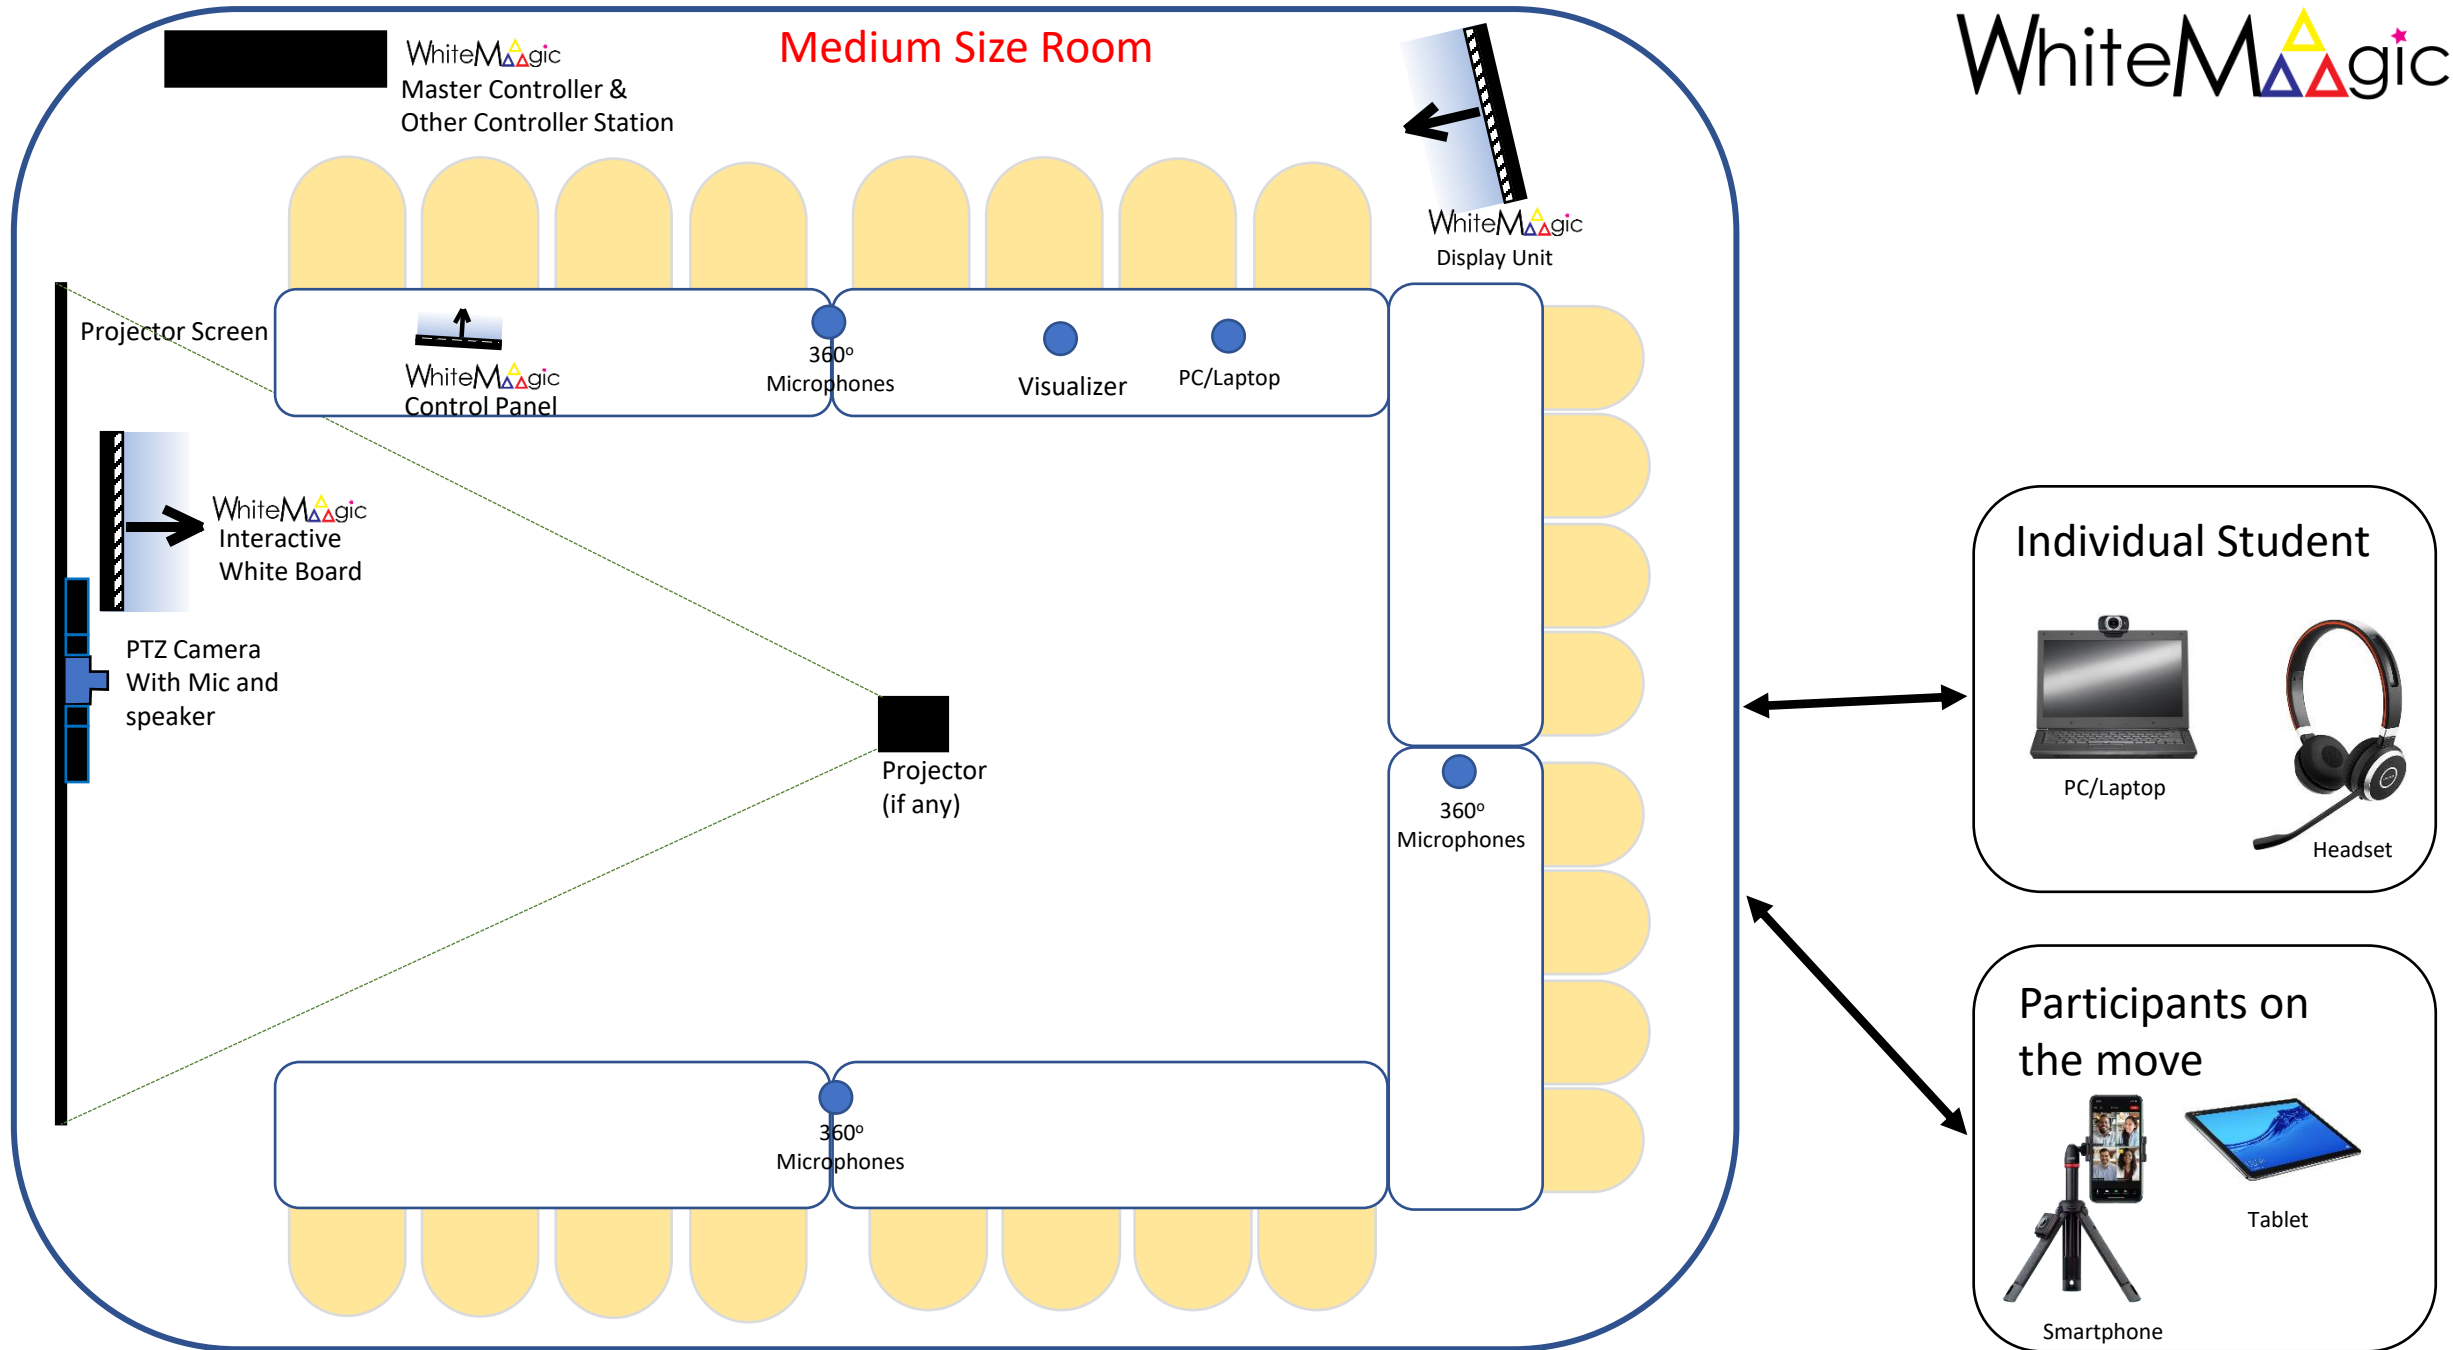

WhiteM[△]agic

Education Solution – Hybrid Room

Medium Size Room

Horseshoe Layout and Symmetric Diagram

Disclaimer

The diagram and layout presented in this document does not resembles any real rooms that you have.

WhiteMagic Hybrid Room solutions must be customized according to the design and intention of the room.

Should you find the setup is suitable, please contact us for us measure your room and assess the equipment that you already have and need so you have a solution that meets your expectation and requirements.

Medium Size Room

Projector Screen